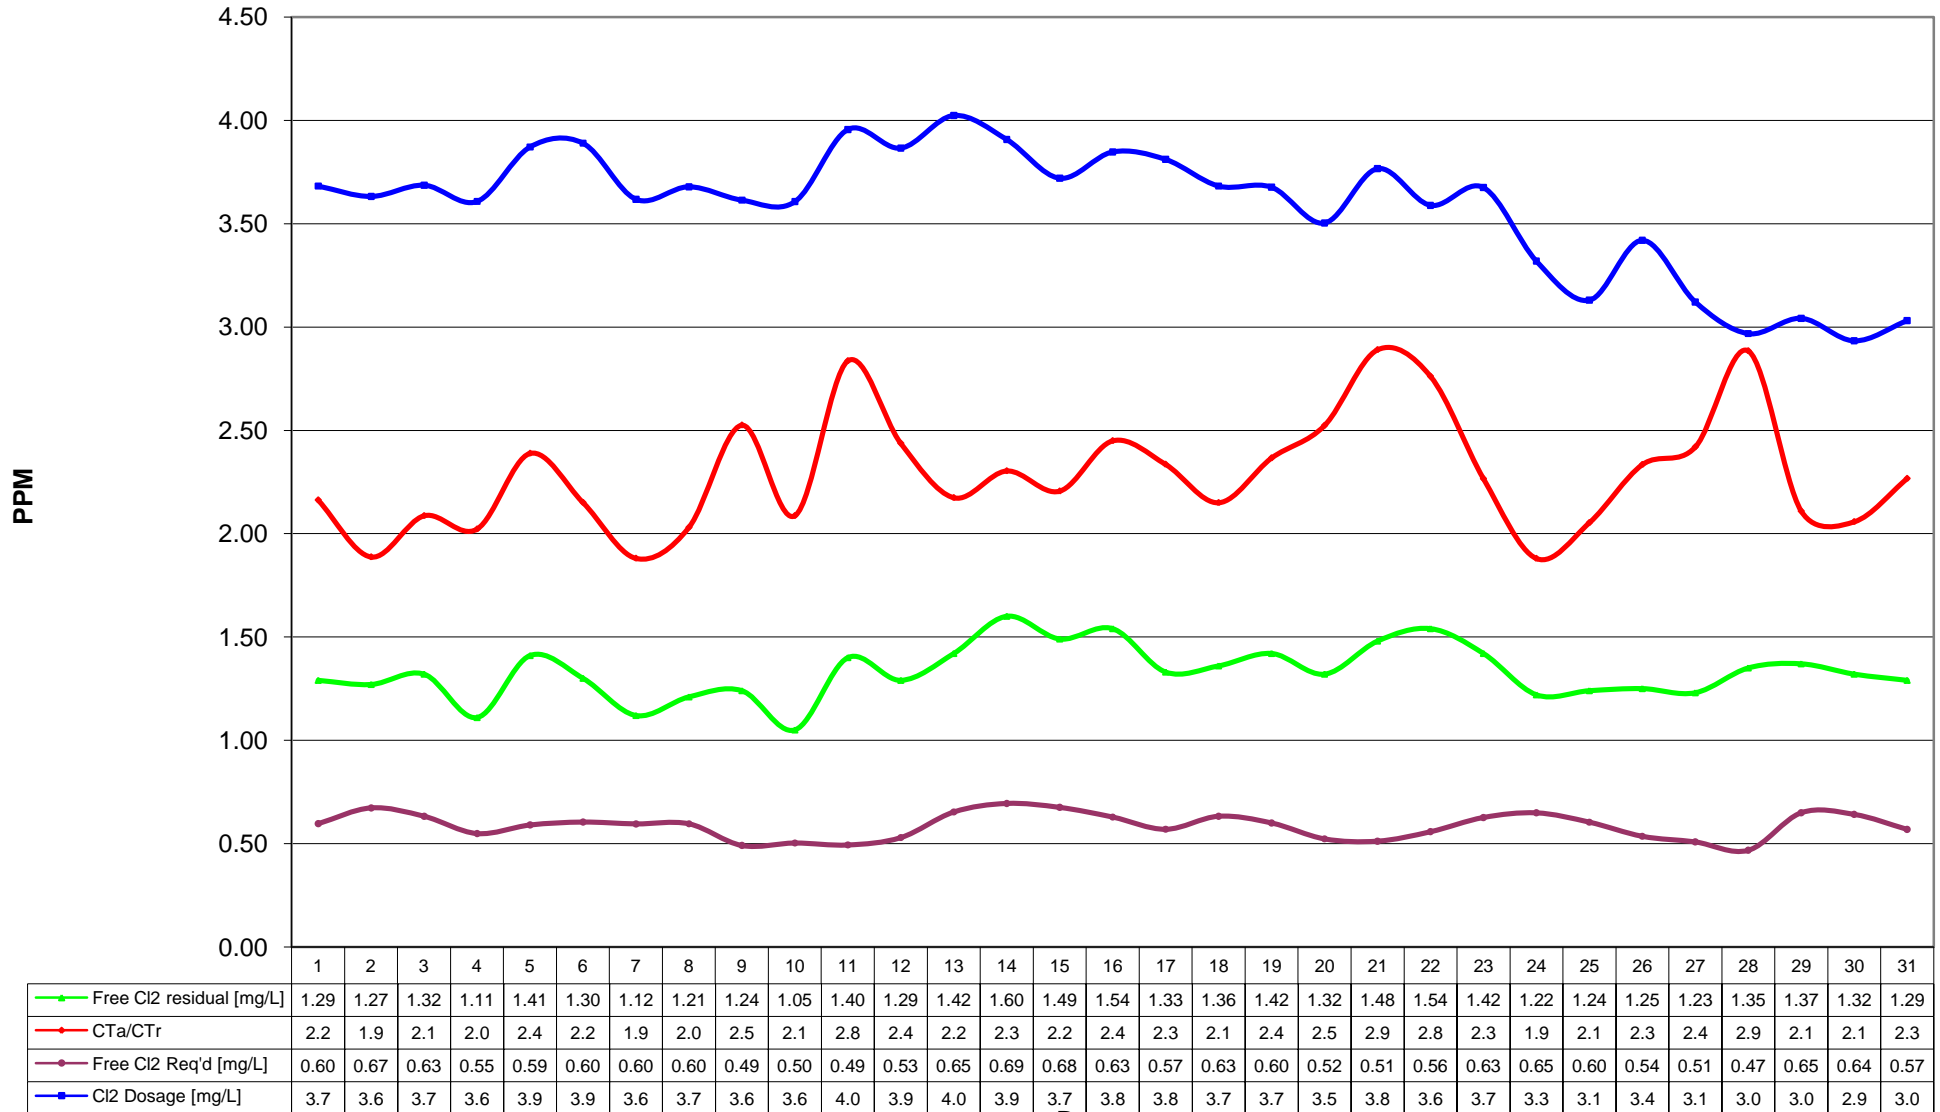

# Black Mountain ID Giardia Performance Monitoring

## BMID CxT Chart August 2007

Mission Creek Source

Date