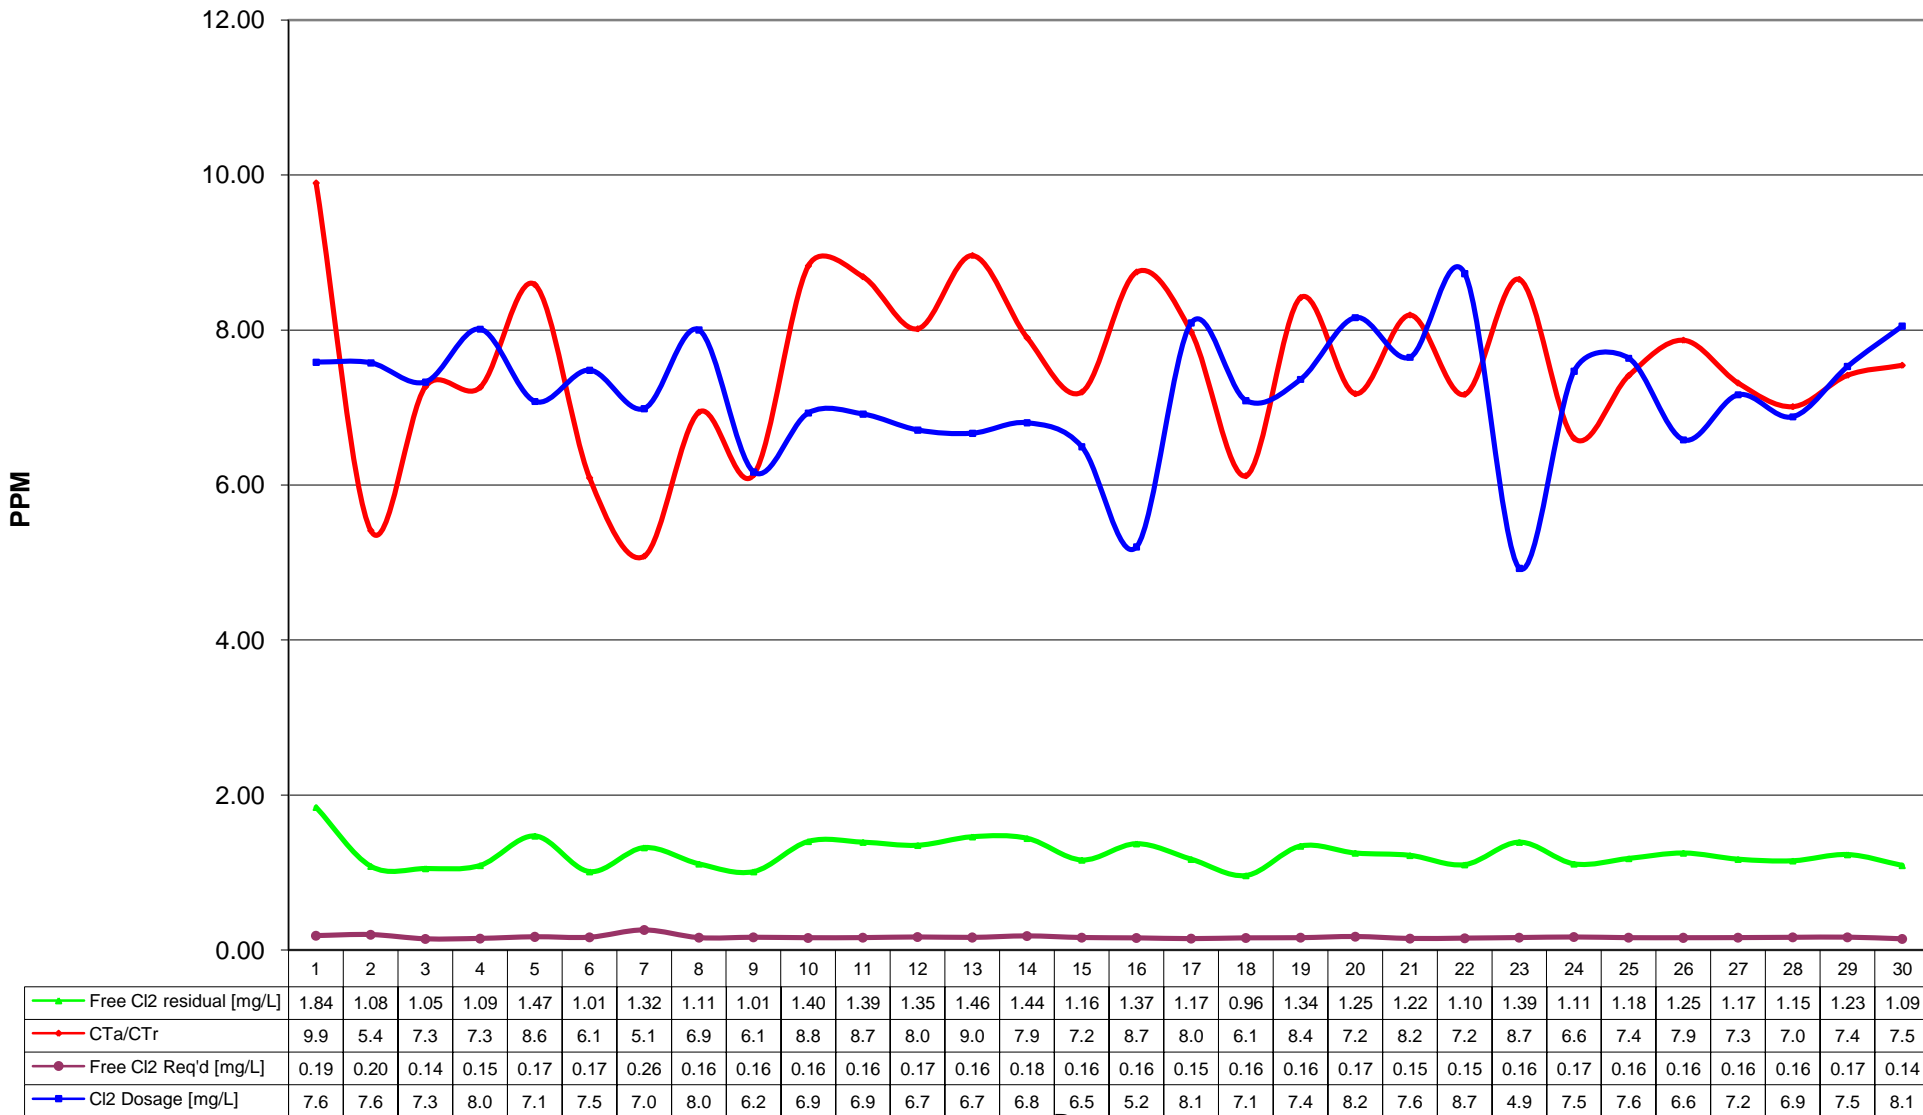

# Black Mountain ID Giardia Performance Monitoring

## BMID CxT Chart November 2007 Mission Creek Source

Date