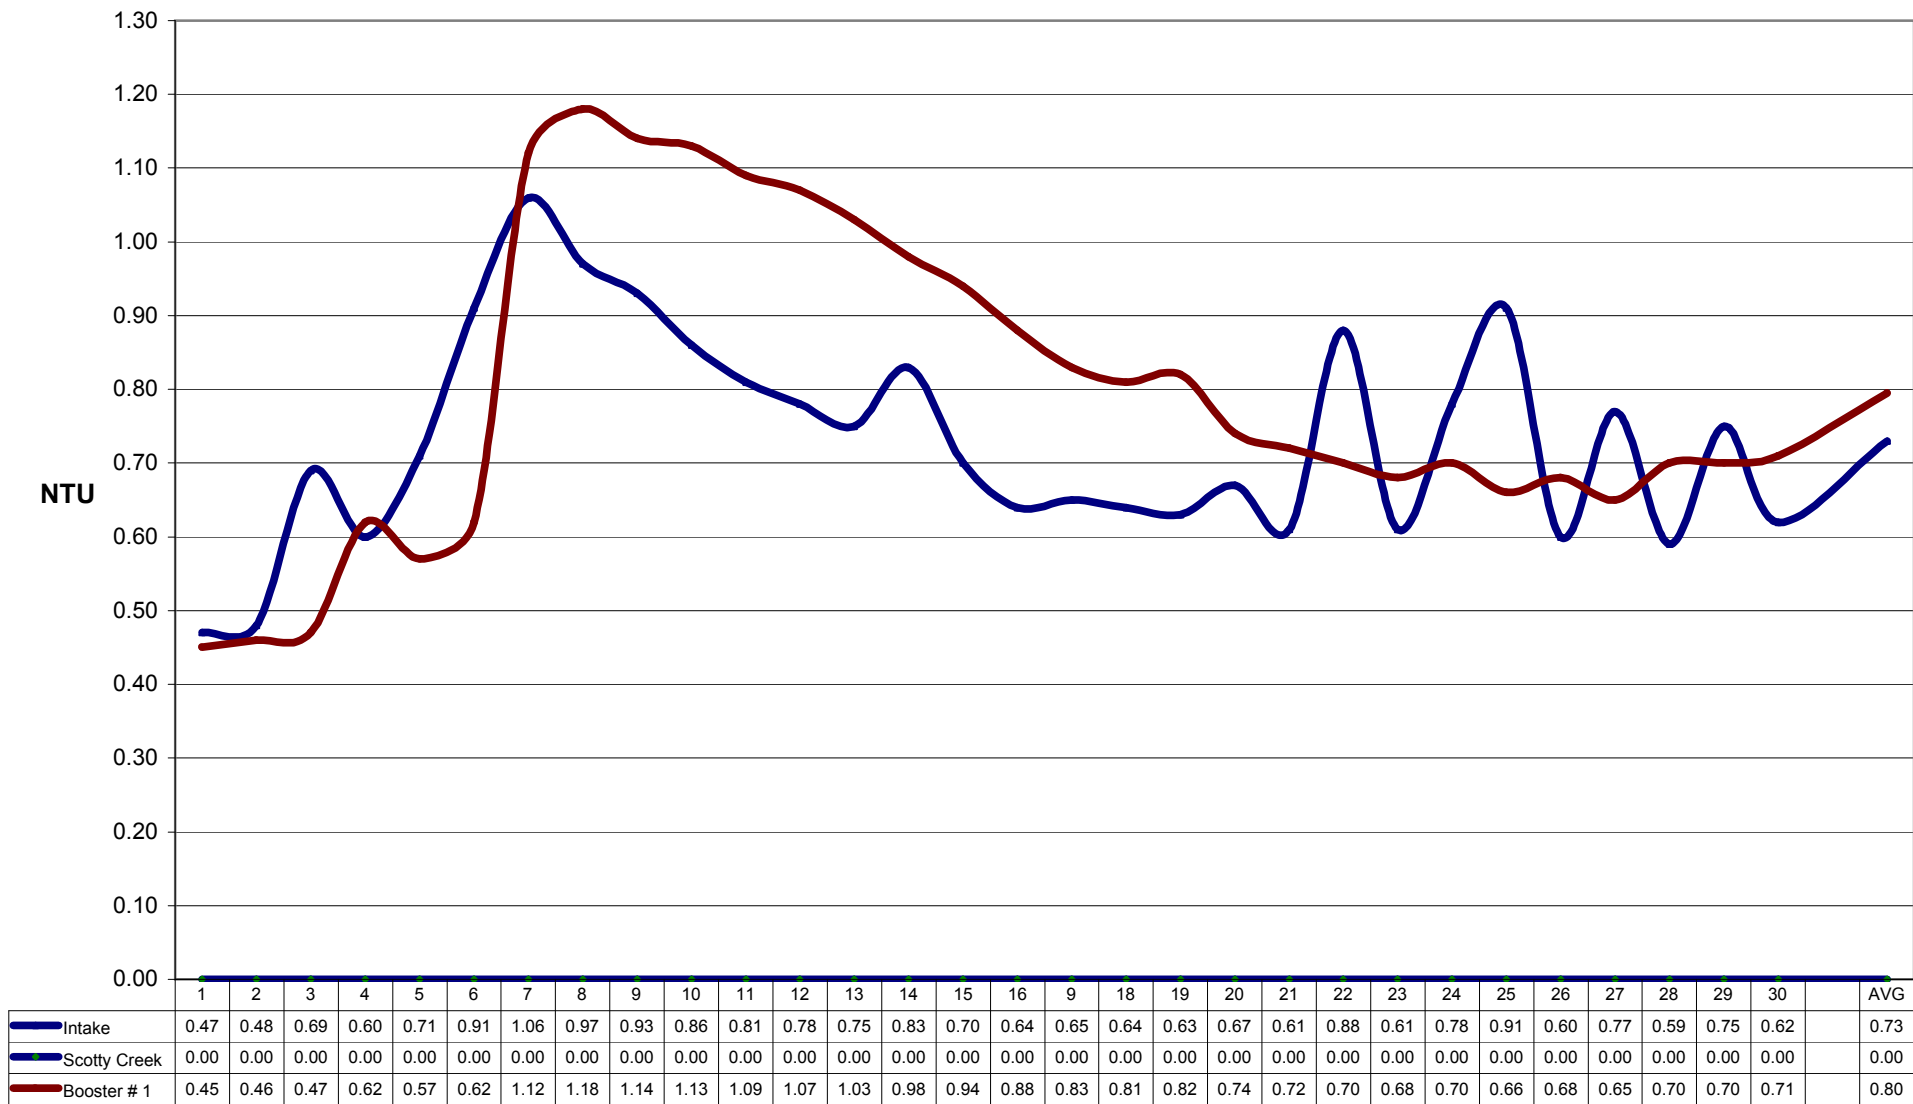

# Black Mountain Irrigation District Turbidity Monitoring

## BMID Turbidity April 2011

Date