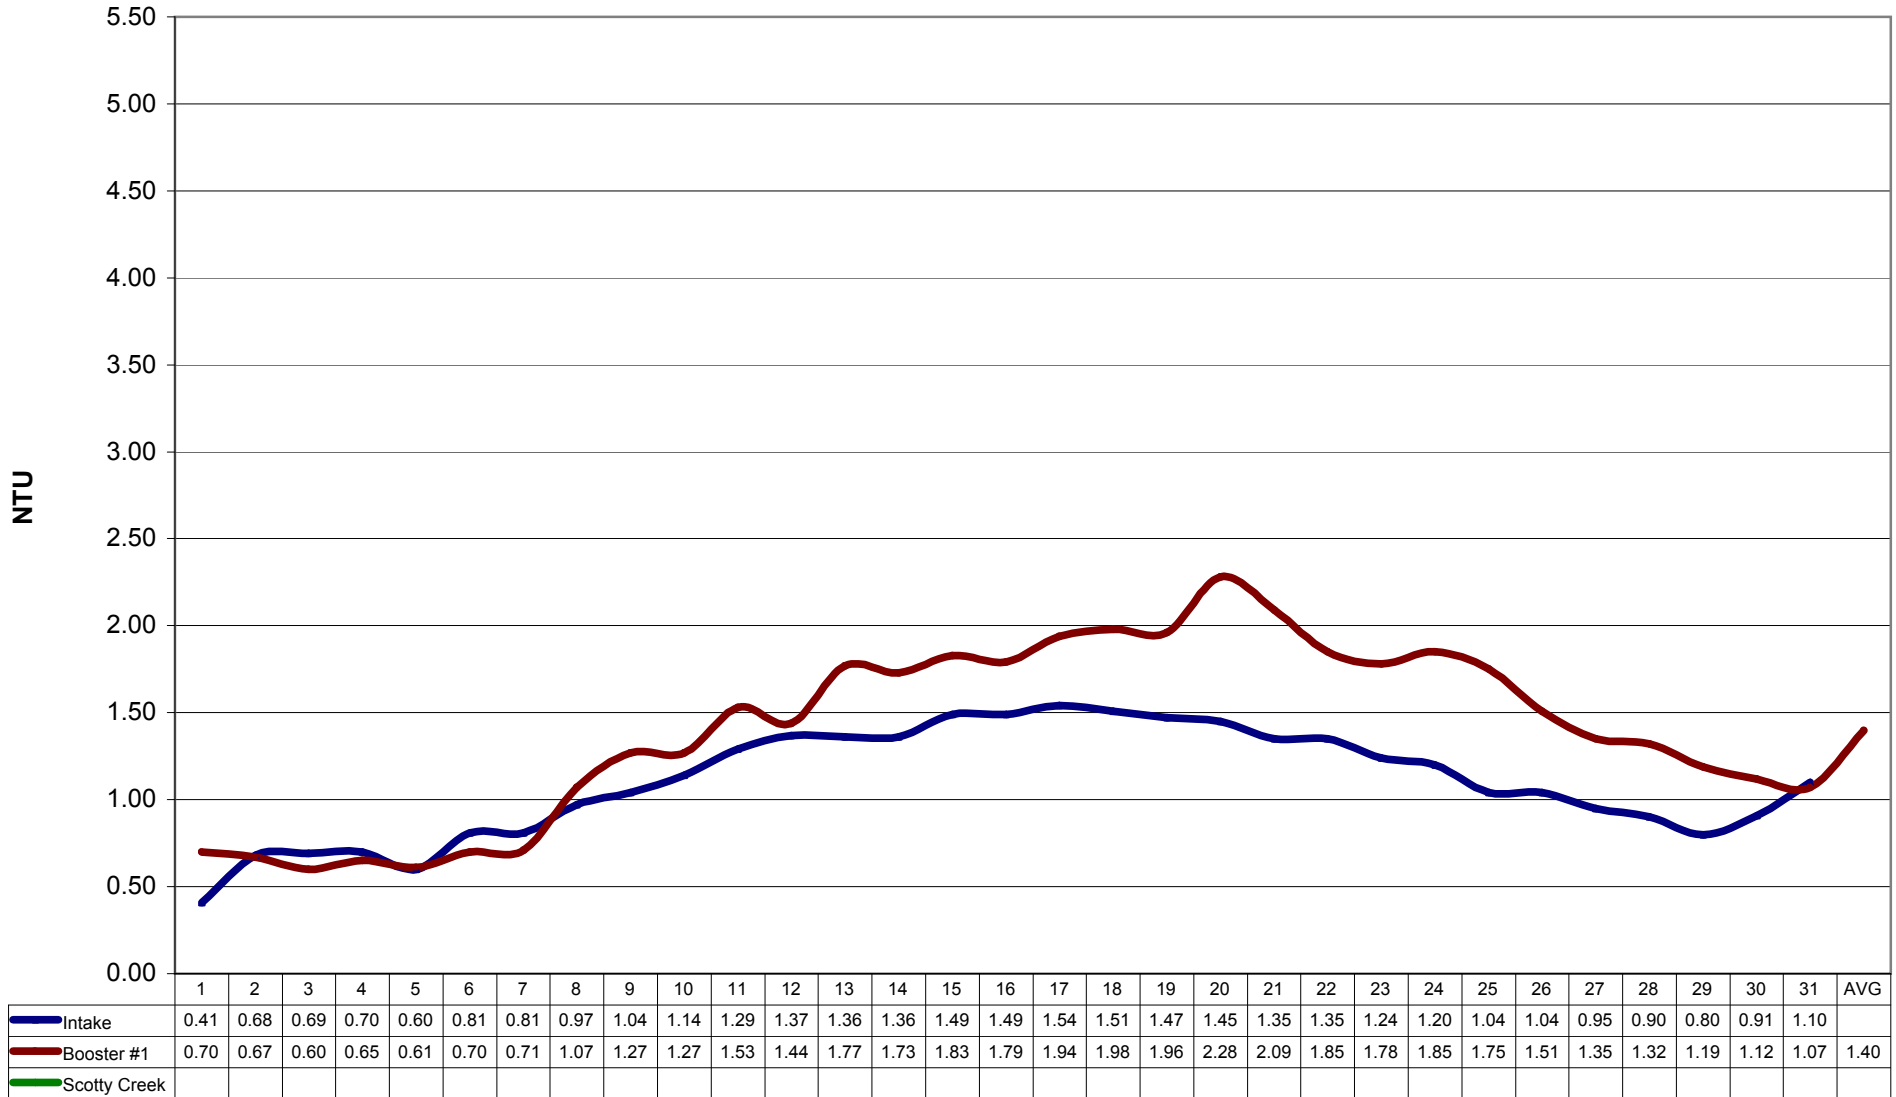

# Black Mountain Irrigation District Turbidity Monitoring

## BMID Turbidity May 2011

Date