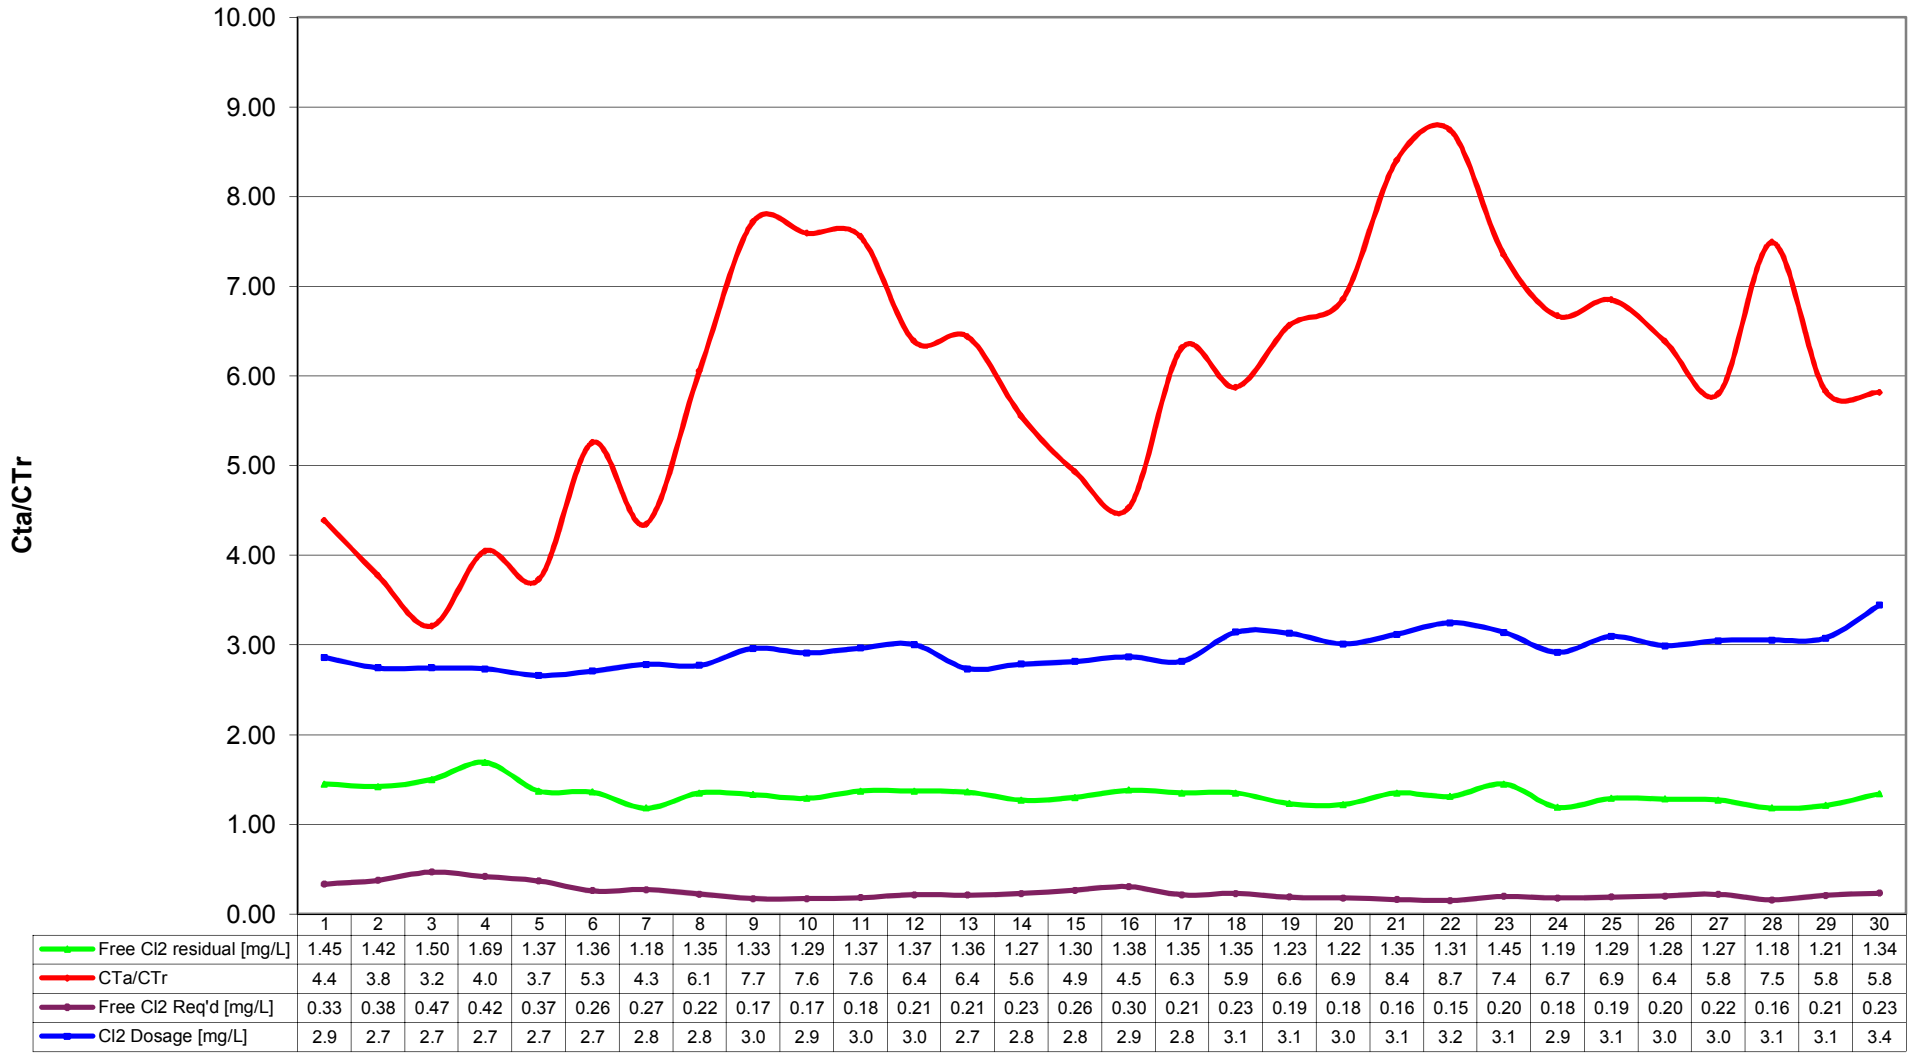

Black Mountain ID Giardia Performance Monitoring

BMID CxT Chart September 2013 Mission Creek Source

Date