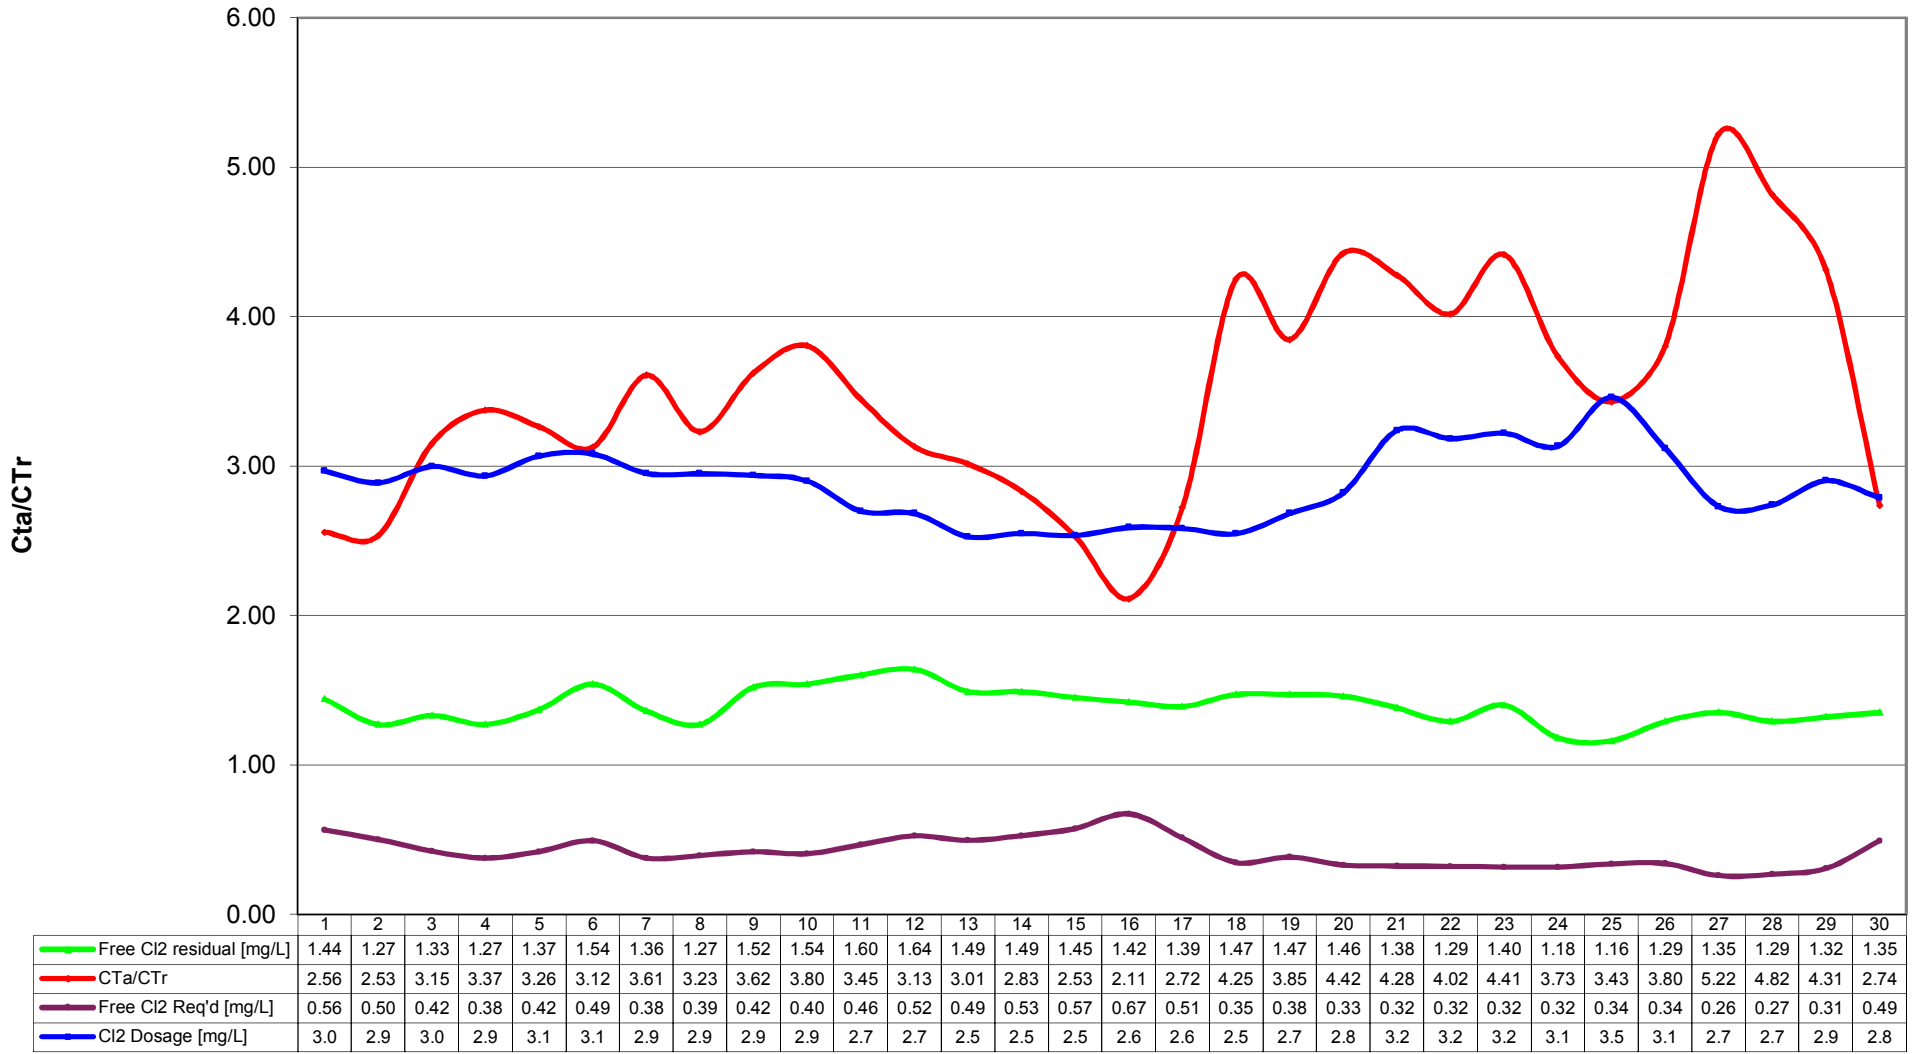

# Black Mountain ID Giardia Performance Monitoring

## BMID CxT Chart September 2016 Mission Creek Source

Date