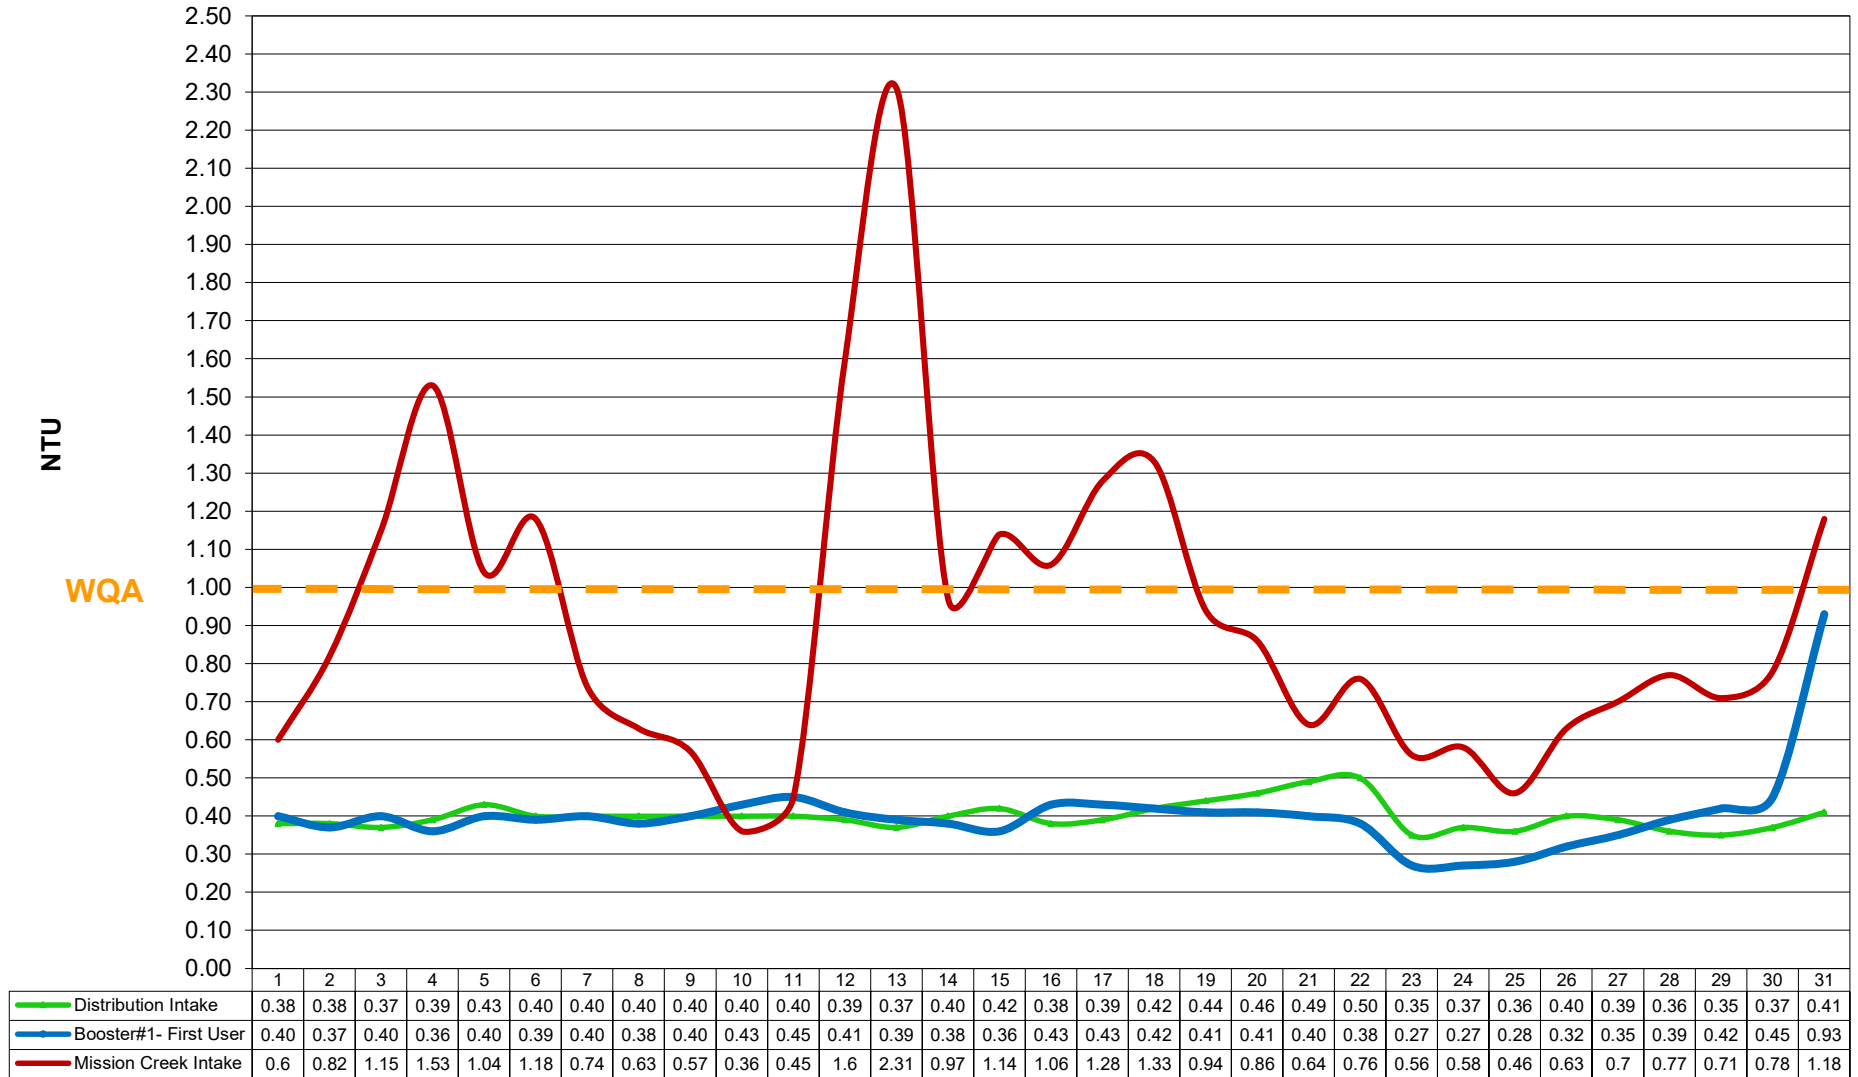

BMID Turbidity January 2021

(Single Point Daily Sampling with Inline Hach 1720c)

Date